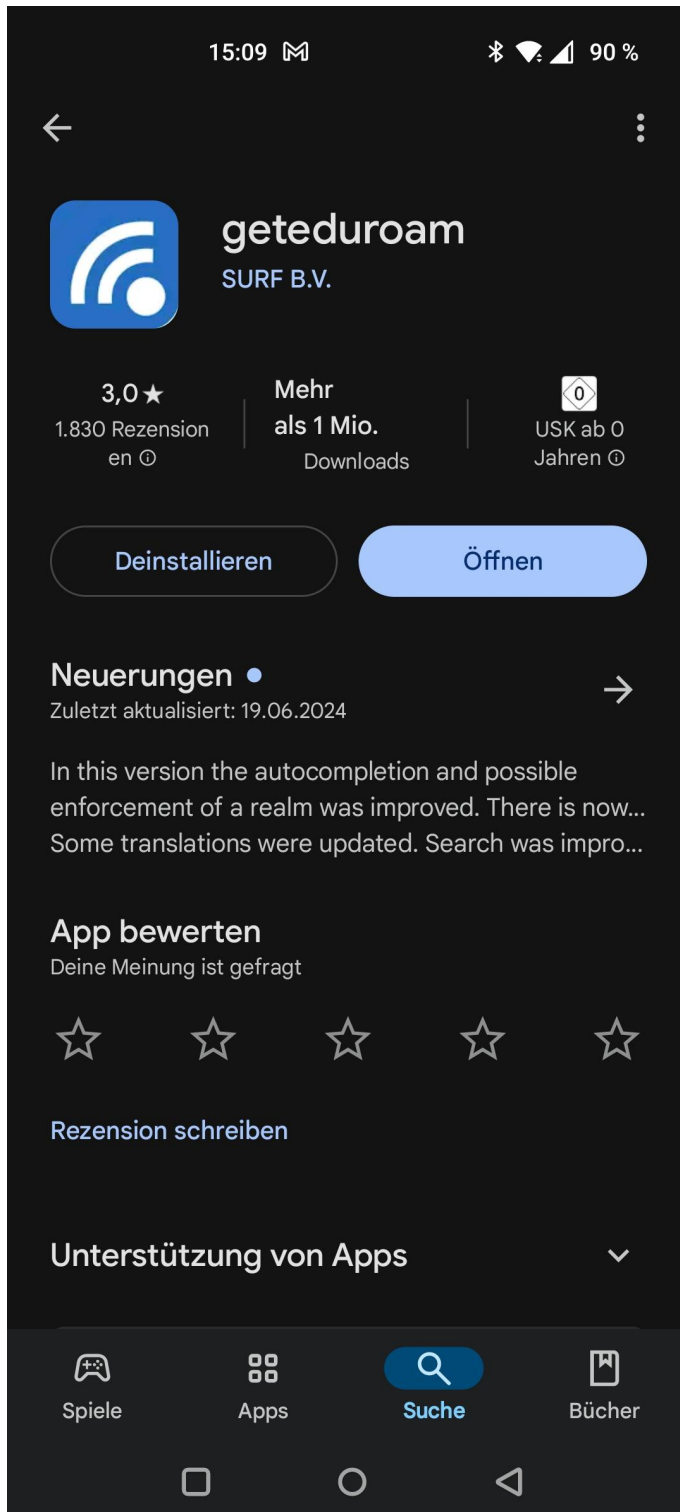

Setting up eduroam on Android end devices

1. Download `geteduroam` via the Playstore. [Link](#)

2. Open the app and search for **DKFZ**. Then select **Deutsches Krebsforschungszentrum (DKFZ)**.

3. Fill out your username and password. Then click `login`.