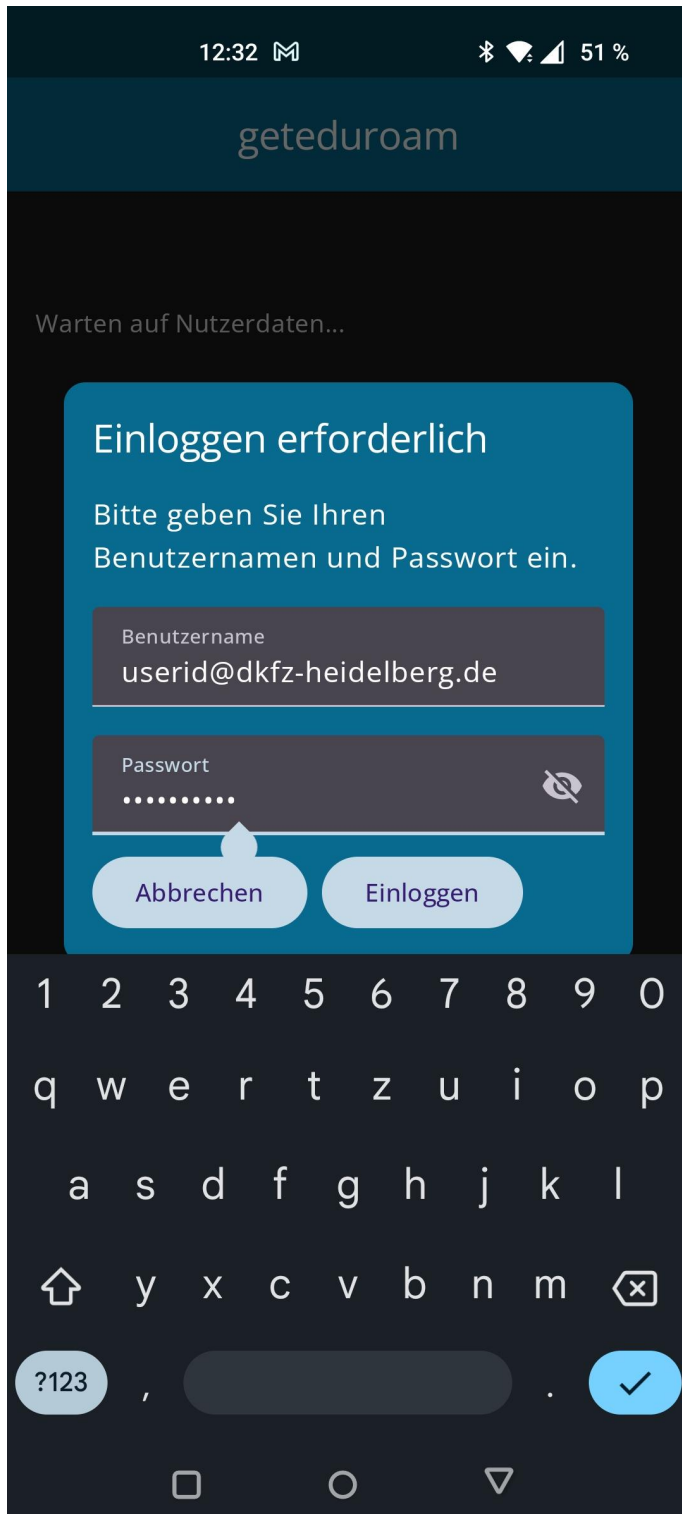

Setting up eduroam on Android end devices

1. Download `geteduroam` via the Playstore. [Link](#)

2. Open the app and search for **DKFZ**. Then select **Deutsches Krebsforschungszentrum (DKFZ)**.

3. Fill out your username and password. Then click `login`.

The username is `userid@dkfz-heidelberg.de`, **not** the email address!

4. Allow any prompts about saving the WiFi configuration.

5. should now be set up and your smartphone should connect automatically.