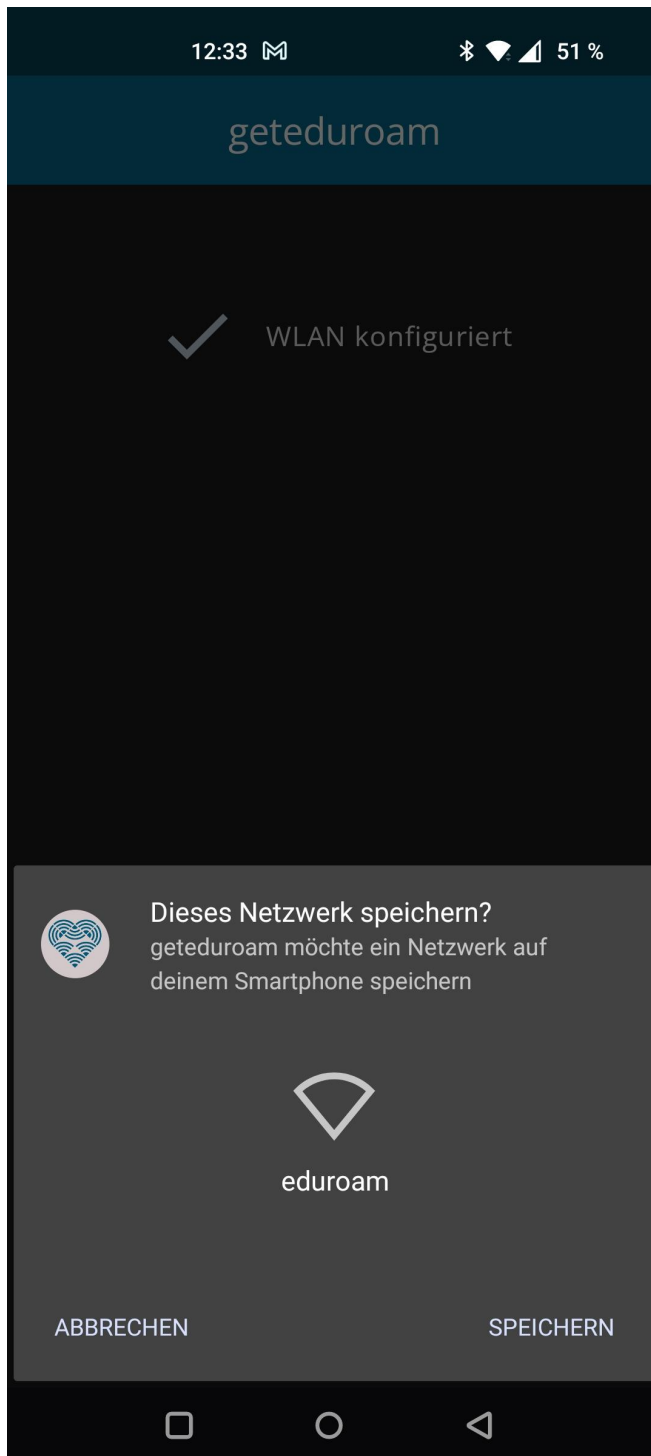

4. Allow any prompts about saving the WiFi configuration.