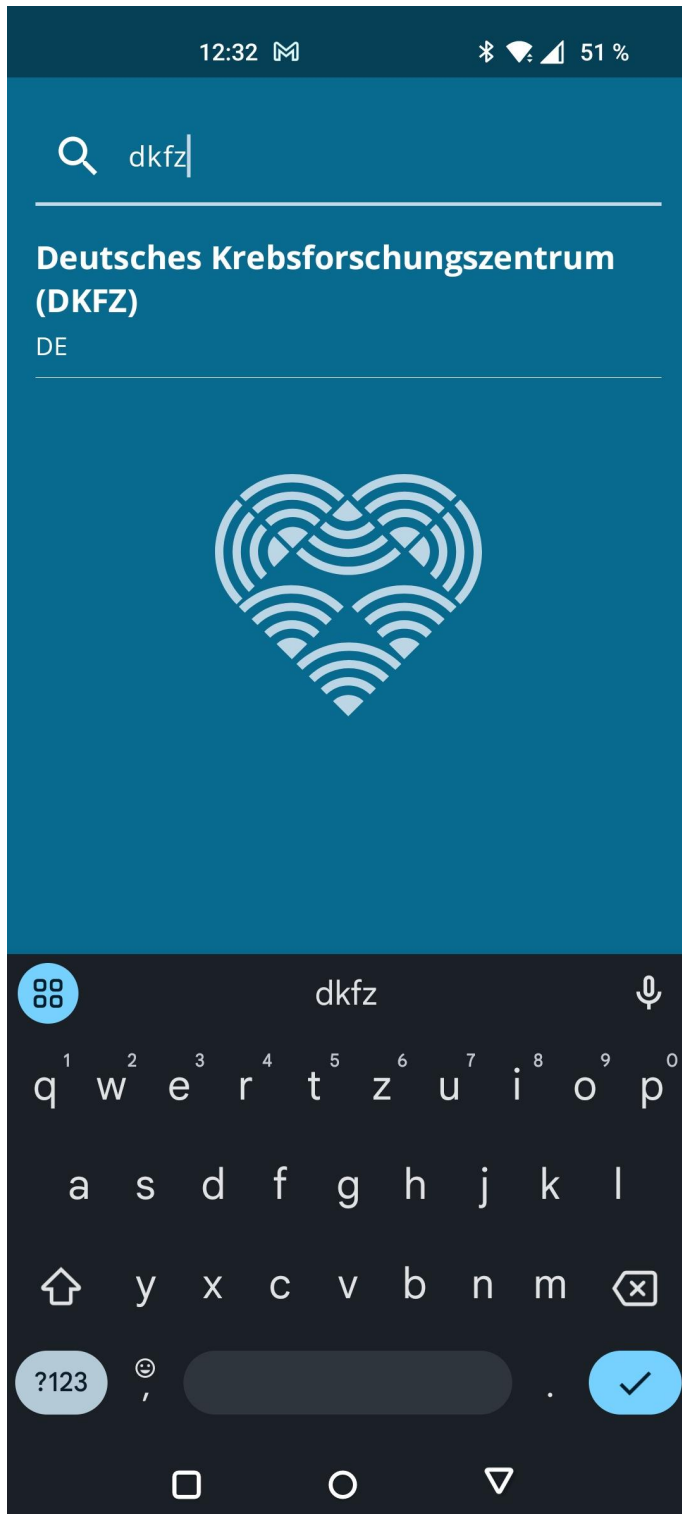

Setting up eduroam on Android end devices

1. Download `geteduroam` via the Playstore. [Link](#)

2. Open the app and search for **DKFZ**. Then select **Deutsches Krebsforschungszentrum (DKFZ)**.

3. Fill out your username and password. Then click `login`.